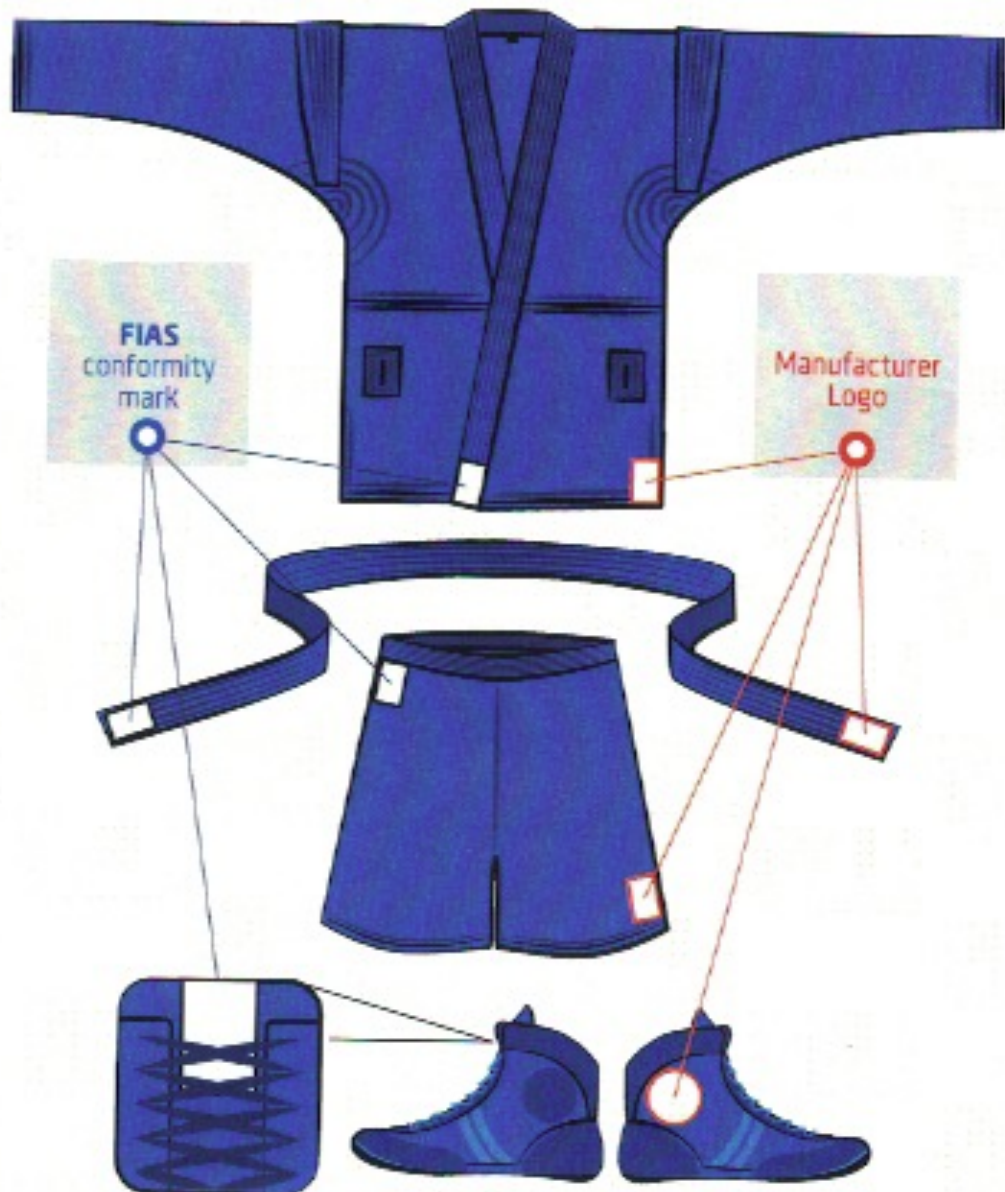

Uniforme de Sambo y protecciones en Combat Sambo

SPORT SAMBO UNIFORM & COMBAT SAMBO PROTECTIVE EQUIPMENT

Medidas vestimenta Sambo

SPORT SAMBO CONTESTANT'S DRESS

Colocación de marcas y logotipos en uniforme de Sambo

PLACEMENT OF FIAS CONFORMITY MARK AND MANUFACTURER LOGOS ON SAMBO UNIFORM

Colocación de marcas y logotipos en protecciones de Combat Sambo

PLACEMENT OF FIAS CONFORMITY

MARK AND MANUFACTURER LOGOS ON PROTECTIVE EQUIPMENT
FOR COMBAT SAMBO

Incorrección reglamentaria I
(Sambo masculino sin camiseta interior)

SAMBO UNIFORM
RULES VIOLATION

T-shirt should be white only. The participant shall firmly put long hair into a tight braid or a tail no longer than 20 cm

T-shirt different color (not white), dirty, ragged and with a stretched collar are not allowed

Incorrecciones reglamentarias II

✓
To prevent injury it is allowed to use bandages and tapes, but it must be covered by the elastic knee pad of the uniform color (red or blue)