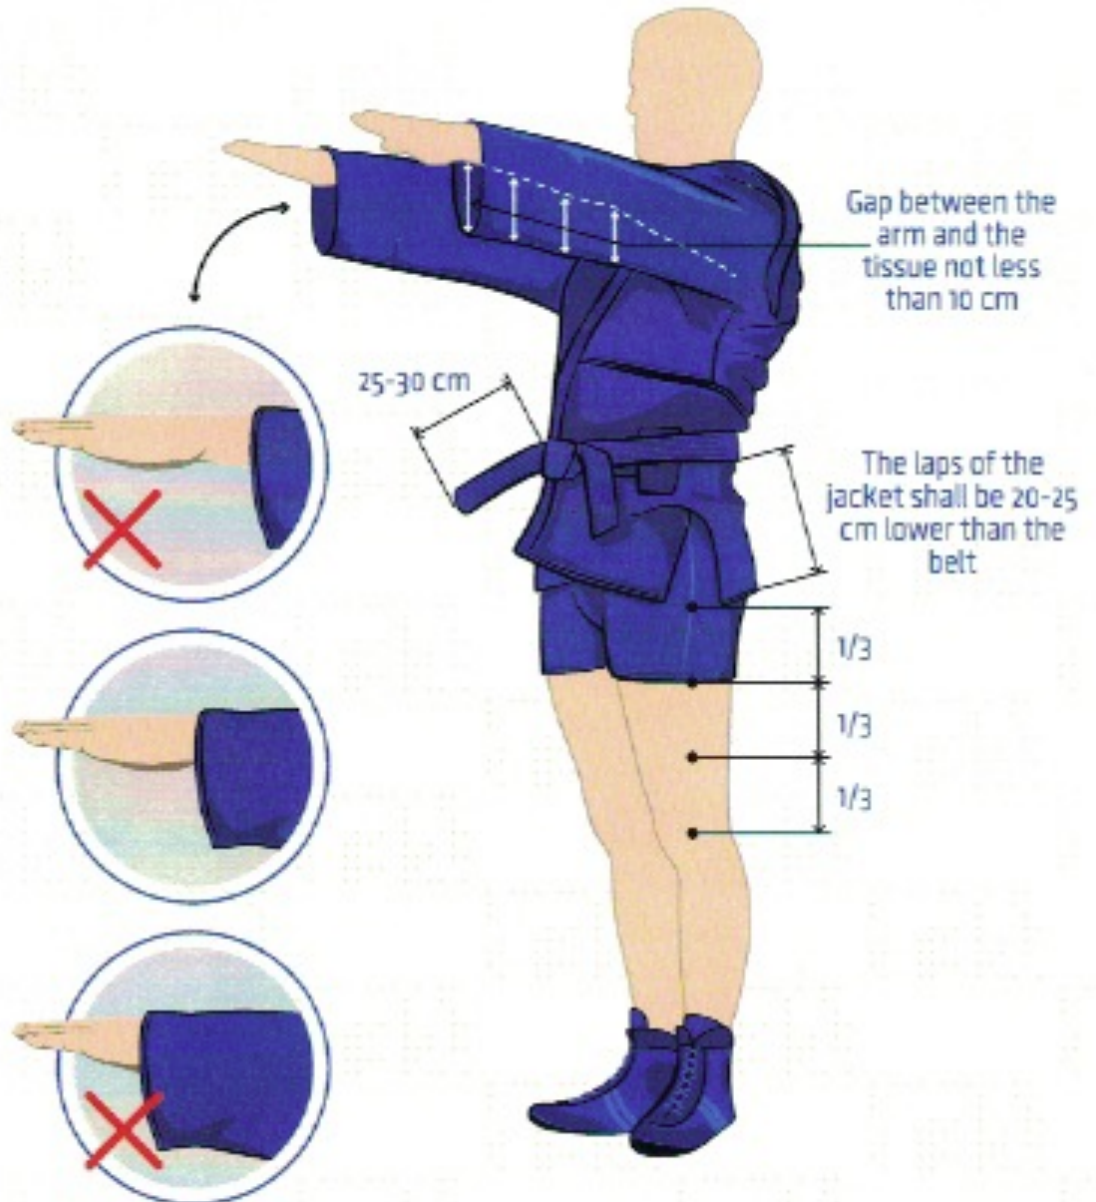

Medidas vestimenta Sambo

SPORT SAMBO CONTESTANT'S DRESS